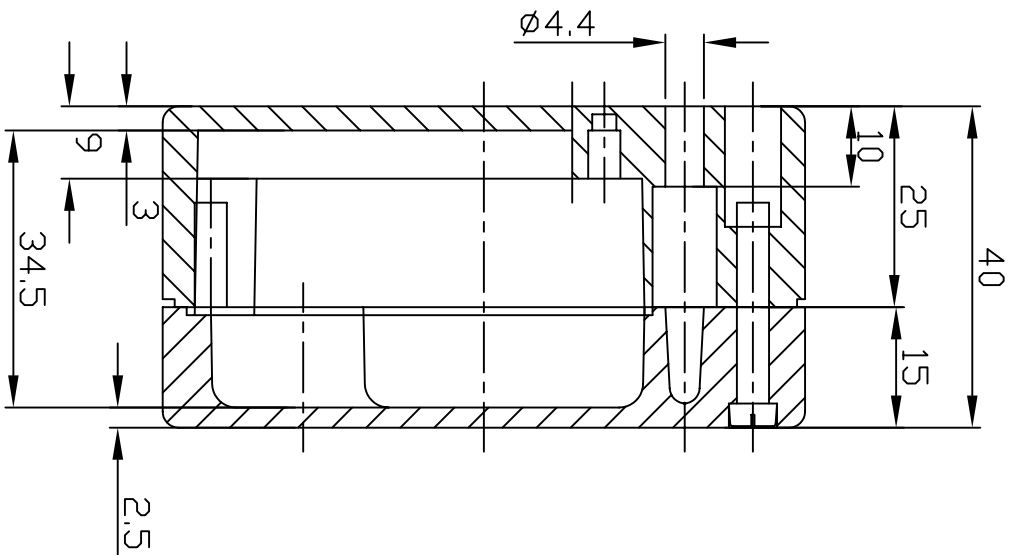

G107

125123.5*

宜又實業有限公司
GAINTA INDUSTRIES LTD.

DES'D
BY

DRA'D
BY

CHK'D
BY

SCALE

DATE

MATE.
ALU

TITLE

G107

DWG NO.

REVISID

DESCRIPTION