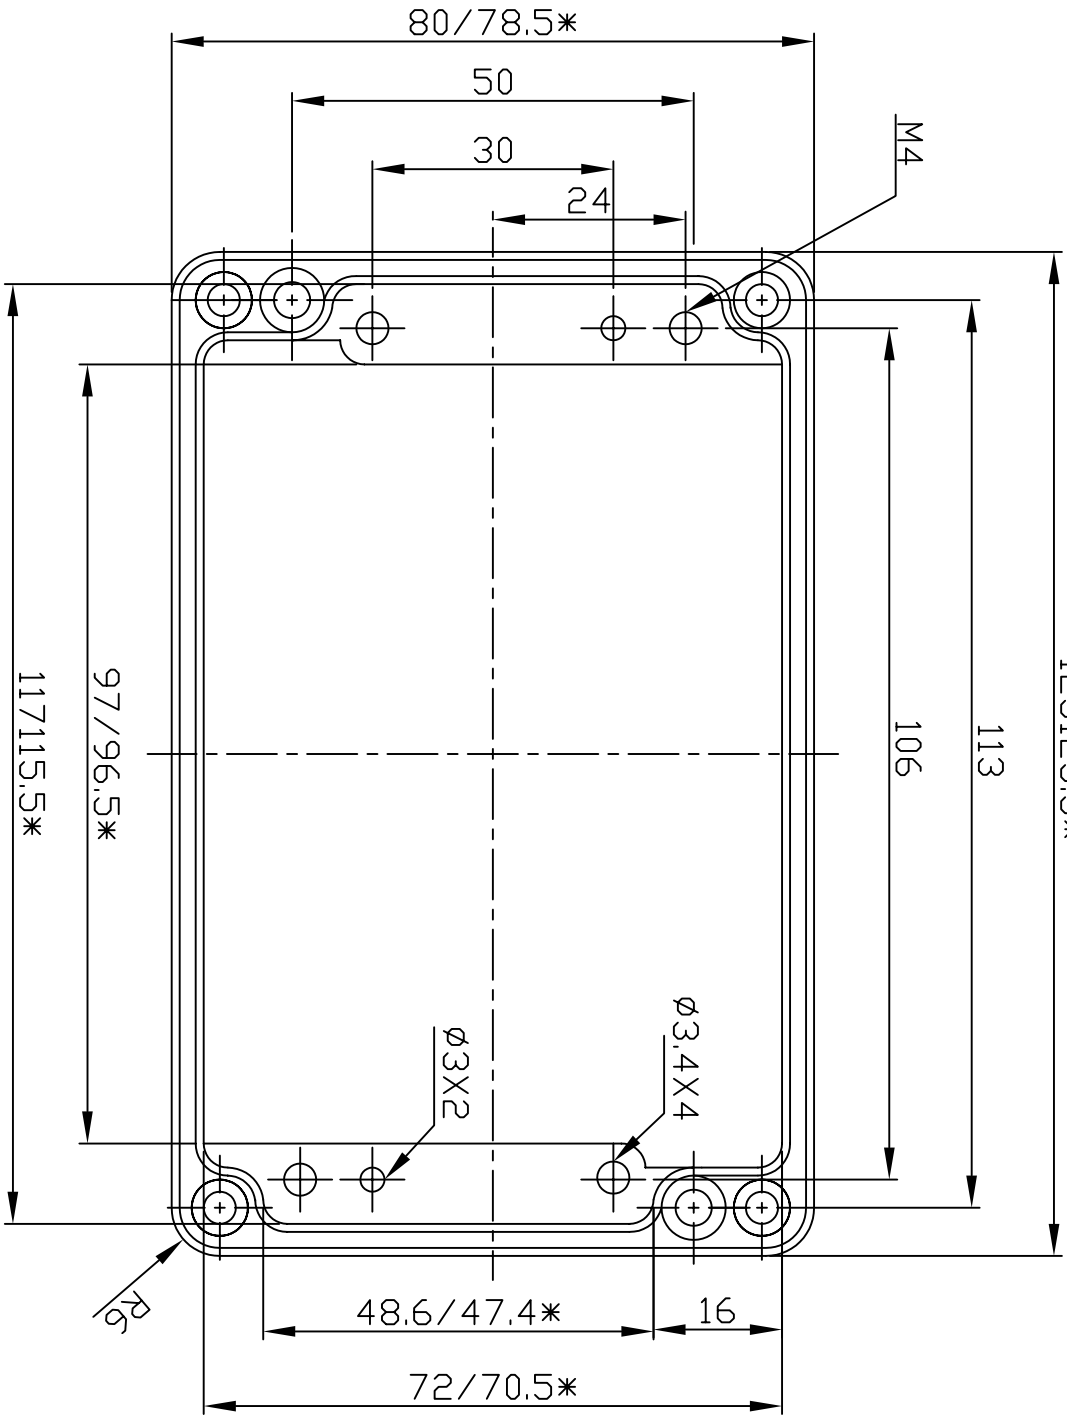

G107

125123.5*

宜又實業有限公司
GAINTA INDUSTRIES LTD.

DES'D
BY

DRA'D
BY

CHK'D
BY

SCALE

DATE

MATE.
ALU

TITLE

G107

DWG NO.

REVISID

DESCRIPTION